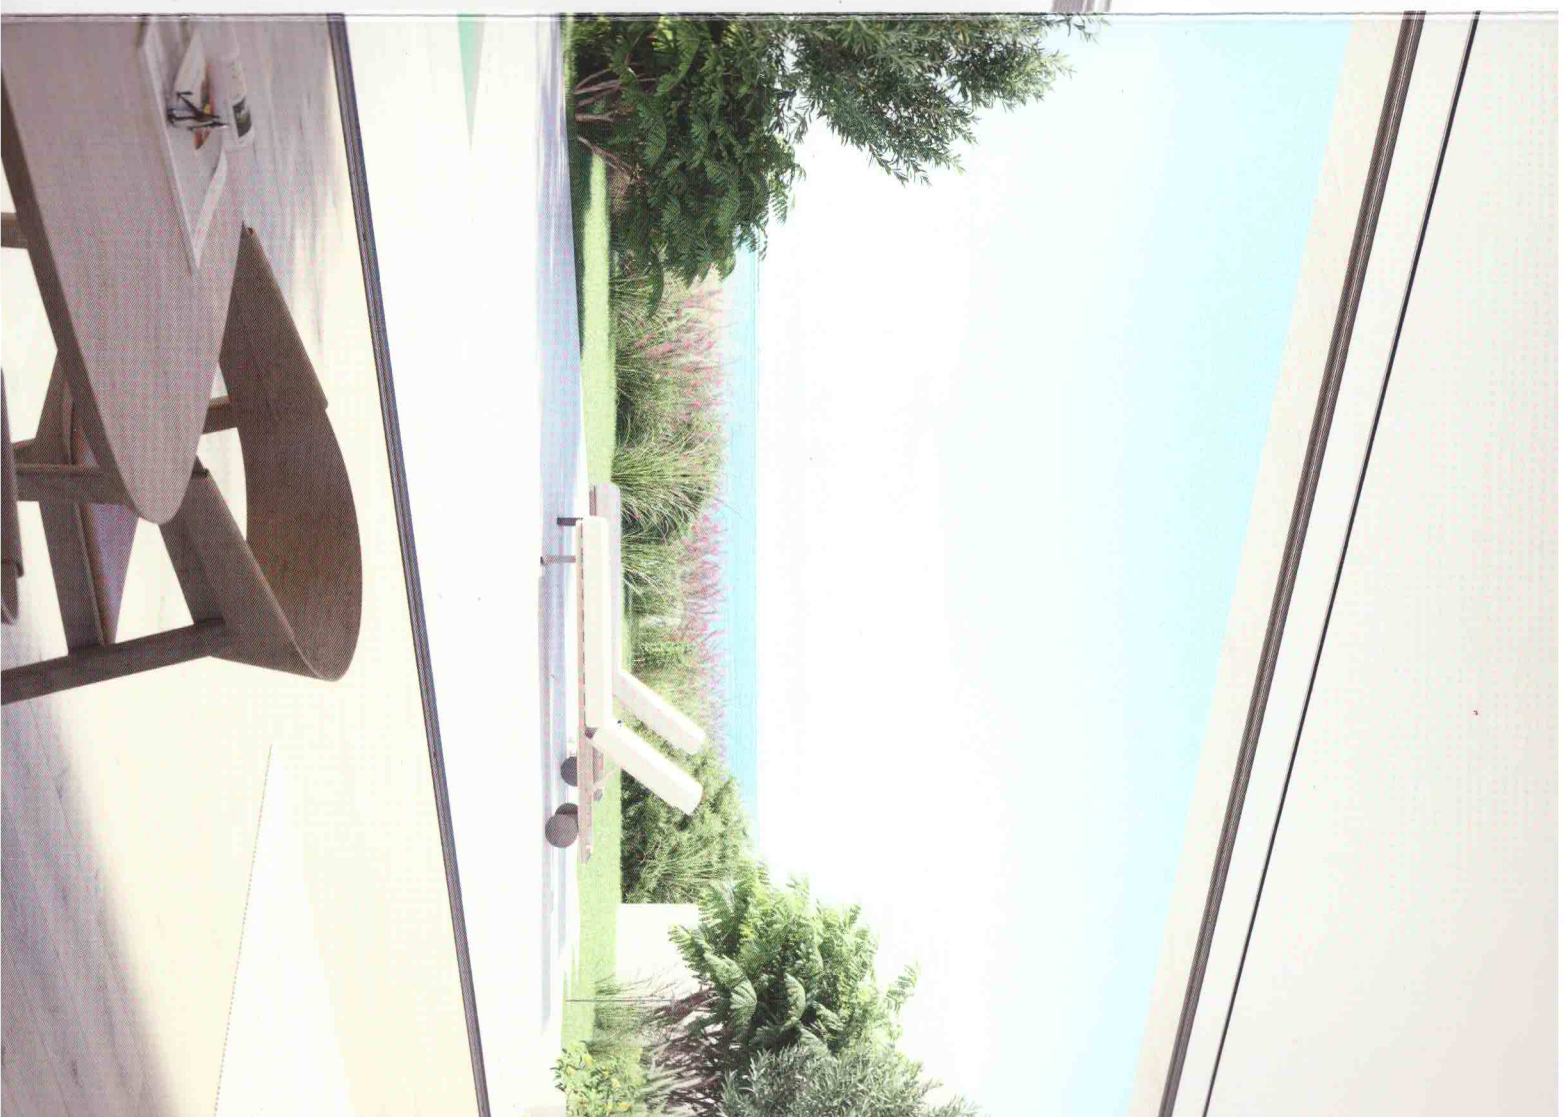

Safe and secure with Schüco

Improvements with the new door include a higher level of airtightness resulting in improved U values to create a warm, energy efficient home.

A more streamlined look with fewer hinges is combined with increased security. Tested to PAS24/RC2 burglar resistance, the new bi-fold door is also covered by Secured by Design, the official police security initiative.

Comparison

ASS 70 FD

AS FD 75 **NEW**

Pane width	1200mm maximum	1500mm maximum
Sightline	120mm	90mm
U value	1.6 W/(m ² K)	1.3 W/(m ² K)
Lock	3-point lock, key-operated	3-point lock, handle-operated option

When you don't want anything in between you and the outside

Make the most of your inside-outside space with this pioneering new glazing solution. Whether opened or closed, this large folding glass door with its slim frames creates a transparent connection between the inside and outside. Our expert designers have worked on improving the most successful of our products, building on already second-to-none engineering, to develop the ultimate bi-fold door.

Schüco AS FD Bi-Fold Door

Offering our slimmest sightlines yet of only 90mm, the new bi-fold door is available in significantly larger sizes than the previous model with pane sizes of up to 3.5m high x 1.5m wide. Maximum light with minimum frames.