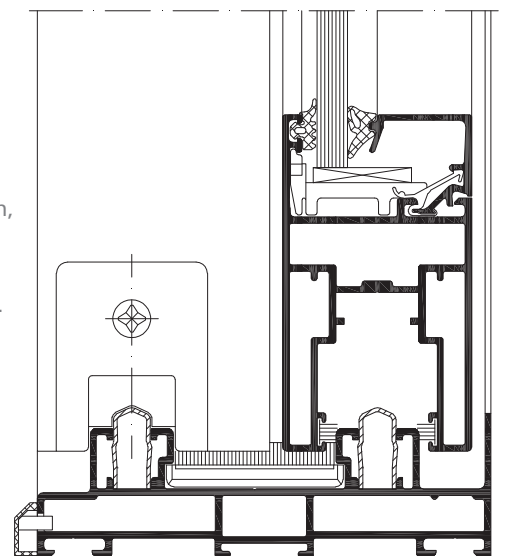

The non-insulated ASS 50.NI aluminium lift-and-slide system is the ideal solution for inside areas or areas where no additional thermal insulation is required. With minimal profile face widths of only 89 mm, the construction provides large glass areas with maximum light penetration, whilst requiring a minimum amount of space. A variety of fittings and handle combinations complete the system range.